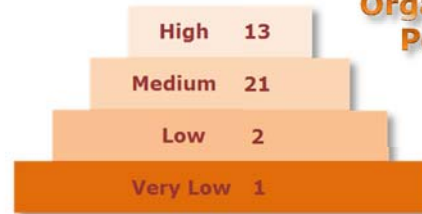

InfoGraphic Paris MoU region 2014

Inspection Results

Number of White, Gray and Black listed Flags

Number of Recognized Organisations Performance

3 Year trend detention percentages

Paris MoU efforts per member